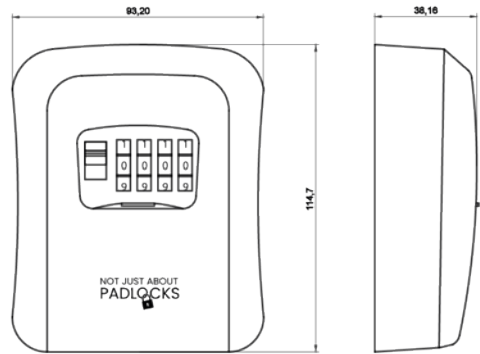

Combination Key Safe

Available in Black or Grey

Heavy duty aluminium alloy key safe with 4-digit combination lock. Resists prying, hammering, and sawing.

Weather resistant dial cover, and rust resistant body protects from the elements.

Easy to install with 4 good quality screws, and simple to set & reset code.

Ext. Dimensions

H117 x W95 x D40mm

Body

Aluminium Alloy

Weather Cover

ABS

Combination

4-Digit