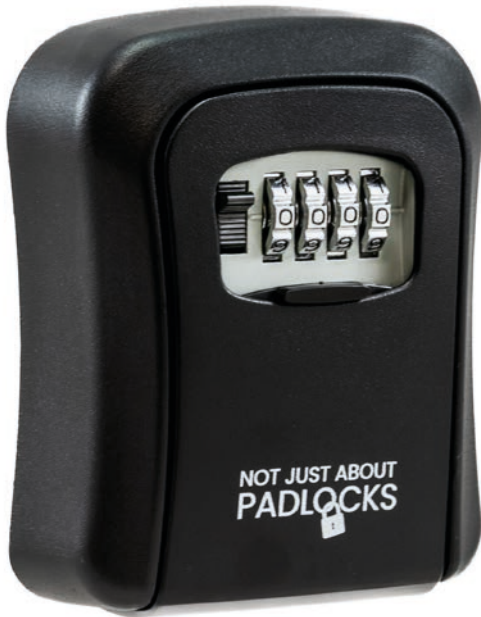

Combination Key Safe

Available in Black or Grey

Heavy duty aluminium alloy key safe with 4-digit combination lock. Resists prying, hammering, and sawing.

Weather resistant dial cover, and rust resistant body protects from the elements.

Easy to install with 4 good quality screws, and simple to set & reset code.

Ext. Dimensions

H117 x W95 x D40mm

Body

Aluminium Alloy

Weather Cover

ABS

Combination

4-Digit