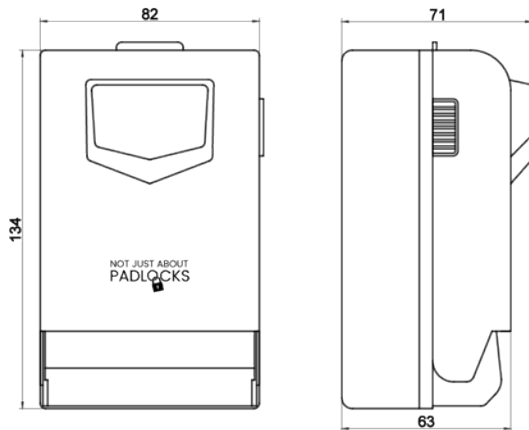

LED Key Safe

Ext. Dimensions	H137 x W86 x D71mm
Body	Aluminium Alloy
Weather Cover	ABS
Light	LED
Combination	4-Digit

Heavy duty aluminium alloy key safe with 4-digit combination lock and LED light. Resists prying, hammering, and sawing.

Weather resistant cover, and rust resistant body protects from the elements.

Easy to install with 4 good quality screws, and simple to set & reset code.