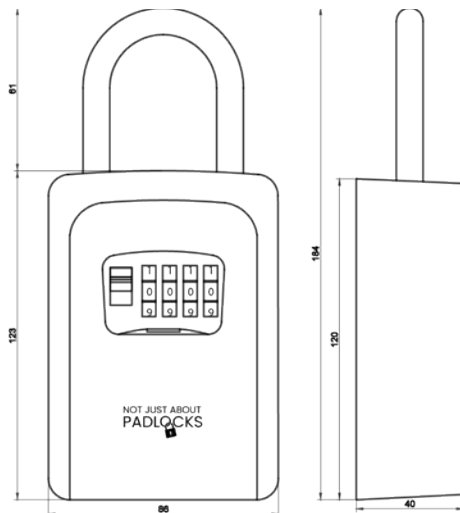

# Combination Key Safe with Shackle

<b>Ext. Dimensions</b>	H182 x W91 x D40mm
<b>Shackle height</b>	66mm
<b>Body</b>	Aluminium Alloy
<b>Weather Cover</b>	ABS
<b>Combination</b>	4-Digit

Heavy duty aluminium alloy key safe with 4-digit combination lock and shackle. Resists prying, hammering, and sawing.

Weather resistant dial cover, and rust resistant body protects from the elements.

Easy to install with 4 good quality screws, and simple to set & reset code.