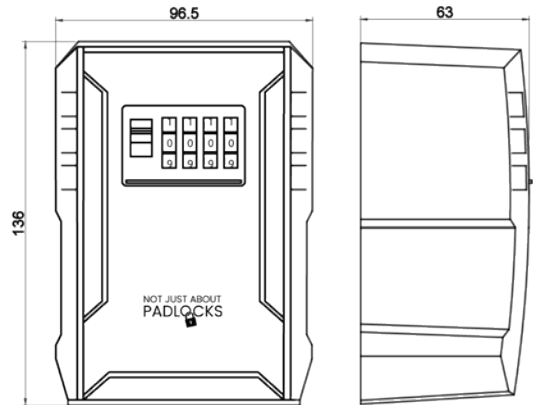

Extra Large Combination Key Safe

Extra Large heavy duty aluminium alloy key safe with 4-digit combination lock. Resists prying, hammering, and sawing.

Weather resistant dial cover, and rust resistant body protects from the elements.

Easy to install with 4 good quality screws, and simple to set & reset code.

Ext. Dimensions H131 x W96 x D65mm

Body Aluminium Alloy

Weather Cover ABS

Combination 4-Digit